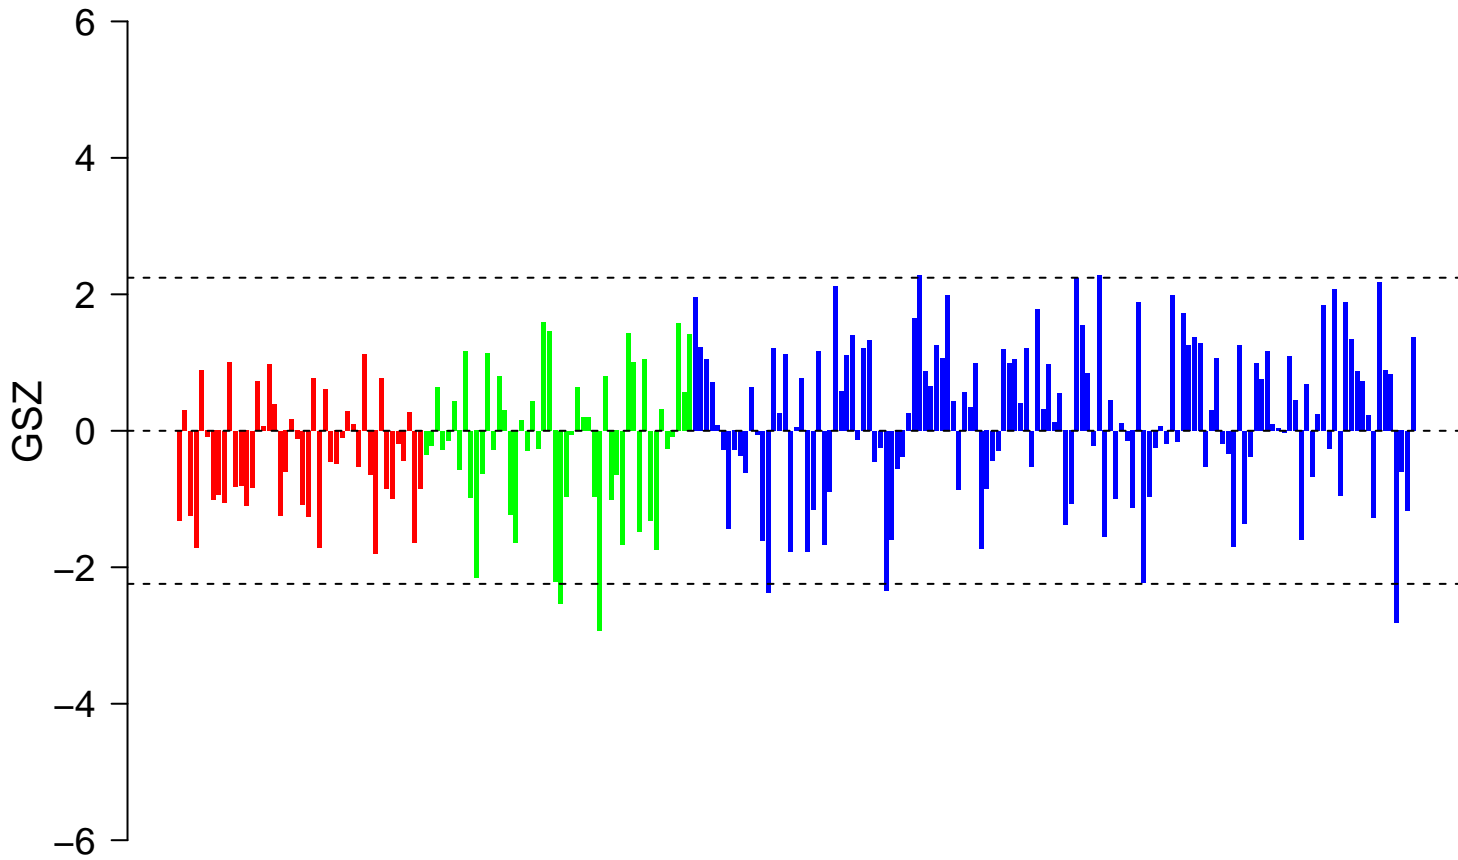

GAVIN_IL2_RESPONSIVE_FOXP3_TARGETS_DN

GAVIN_IL2_RESPONSIVE_FOXP3_TARGETS_DN

■ on
■ -
□ off

GAVIN_IL2_RESPONSIVE_FOXP3_TARGETS_DN