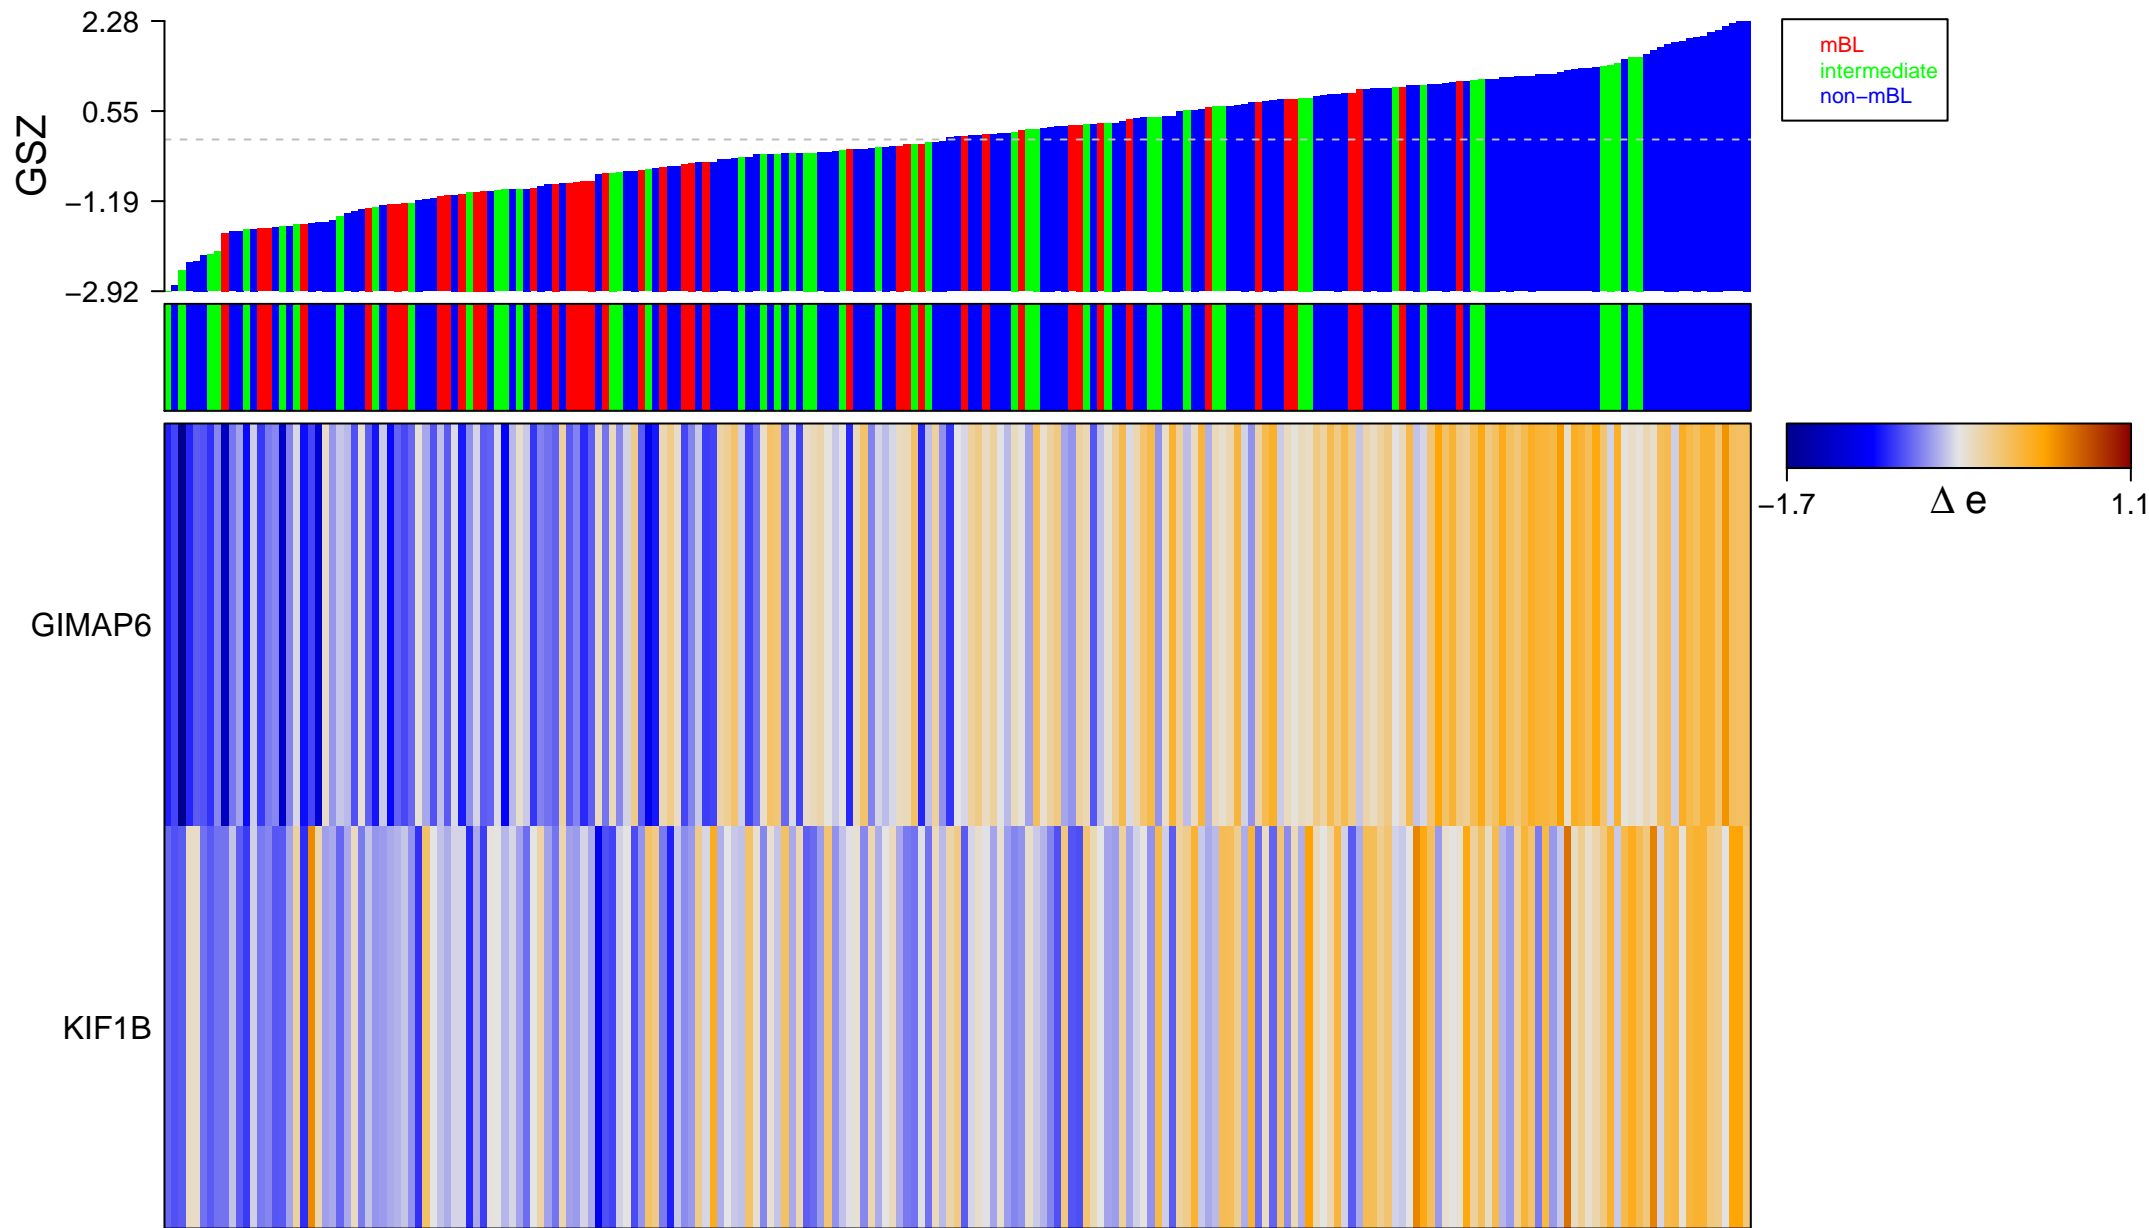

GAVIN_IL2_RESPONSIVE_FOXP3_TARGETS_DN

GAVIN_IL2_RESPONSIVE_FOXP3_TARGETS_DN

■ on
■ -
□ off

GAVIN_IL2_RESPONSIVE_FOXP3_TARGETS_DN